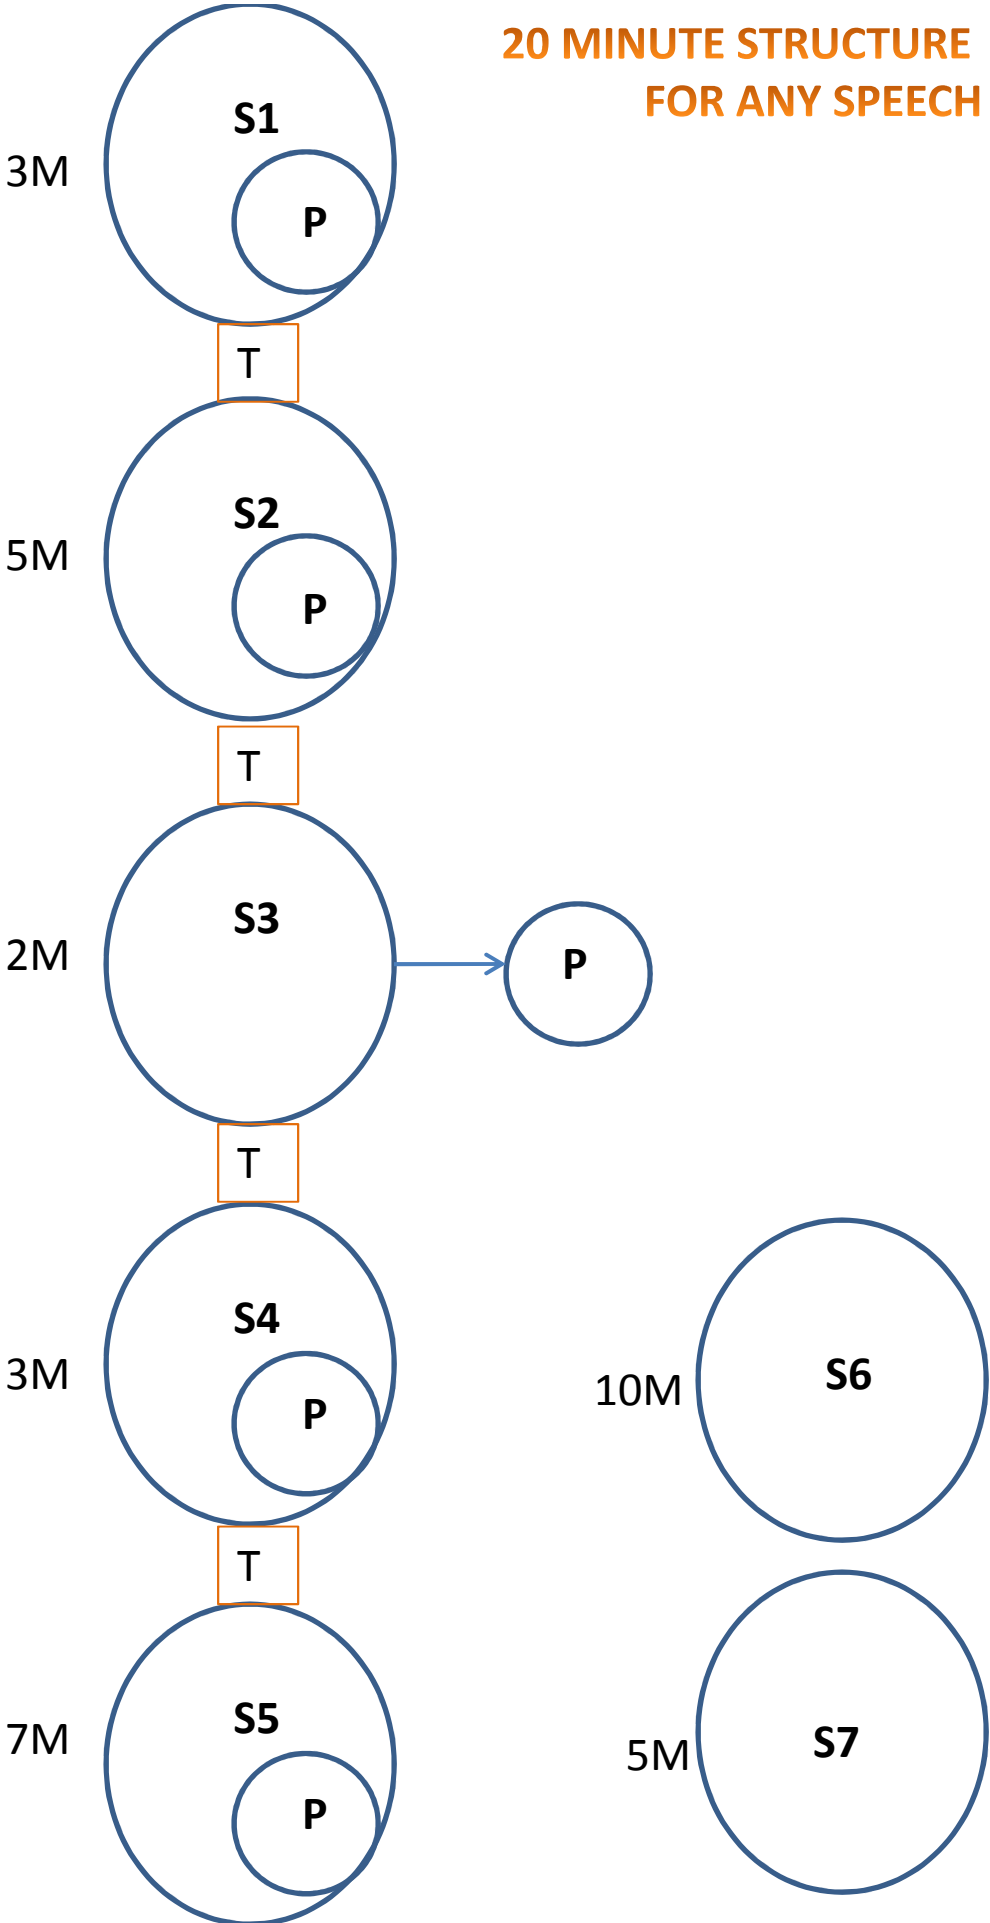

**20 MINUTE STRUCTURE
FOR ANY SPEECH**

LEGEND:
S = STORY
P = POINT
M = MINUTES
T = TRANSITION